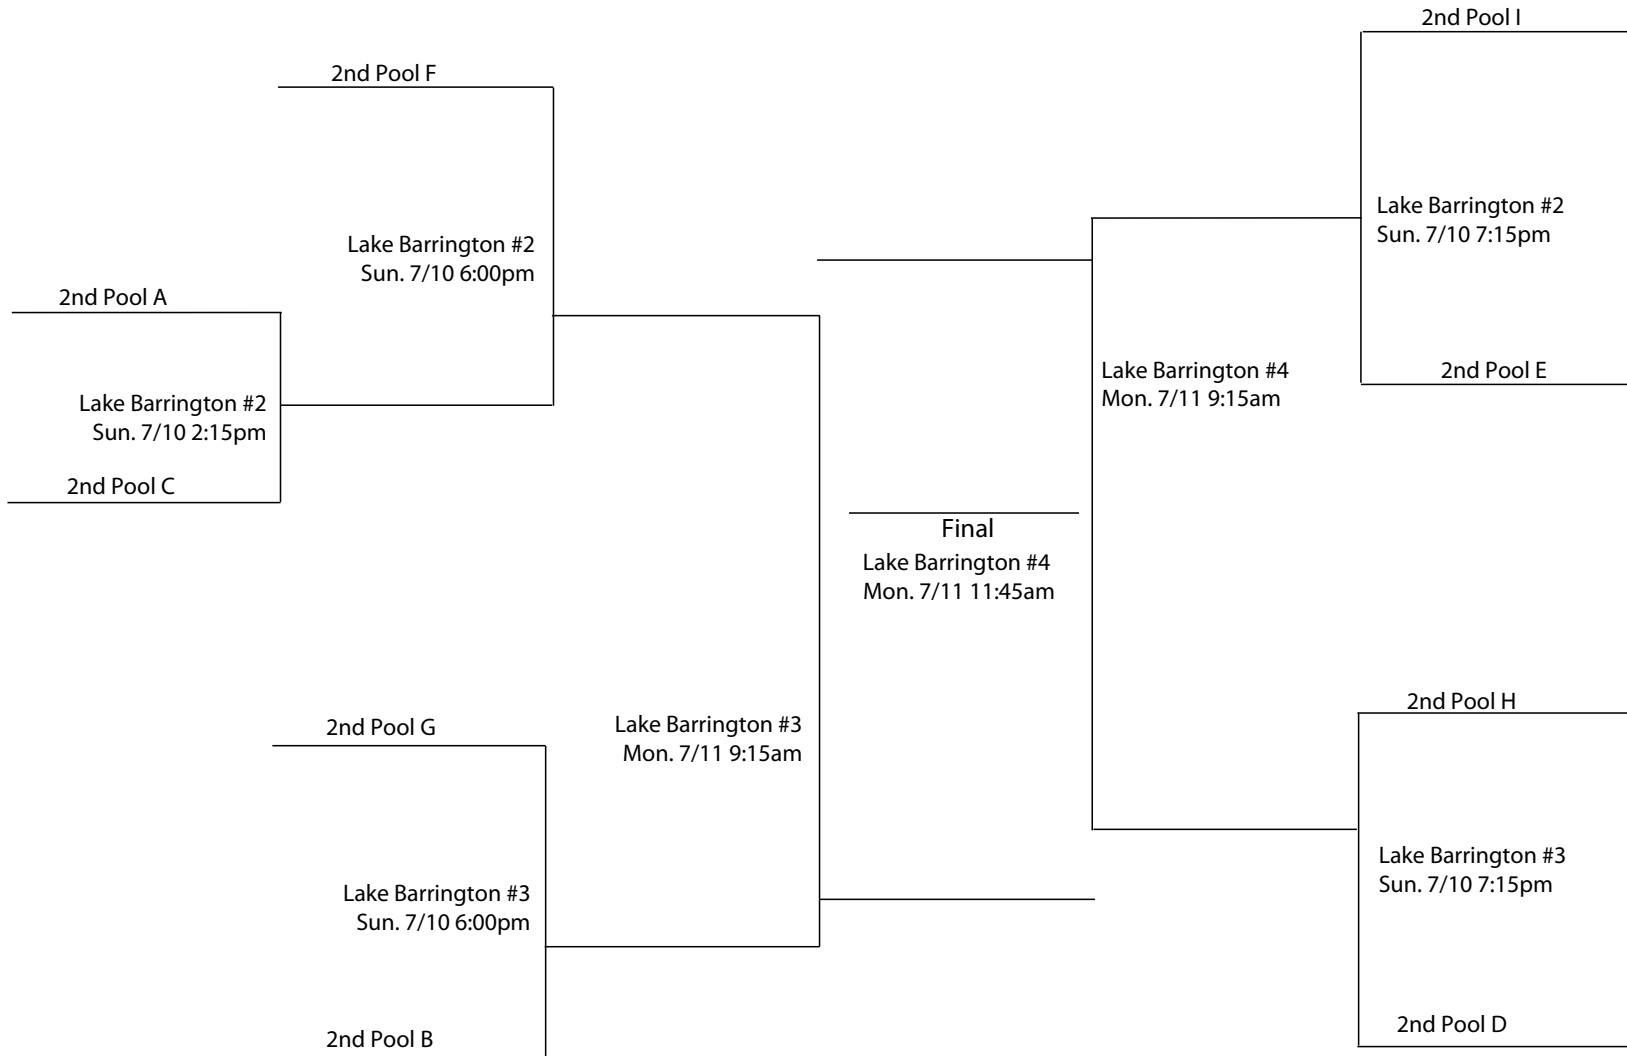

2011
King James Summer Showcase
15U Silver Bracket

* In each game, the Home Team is the top team on the bracket,
will wear light colored jerseys, and sit to the left of the scorekeeper
facing the court.