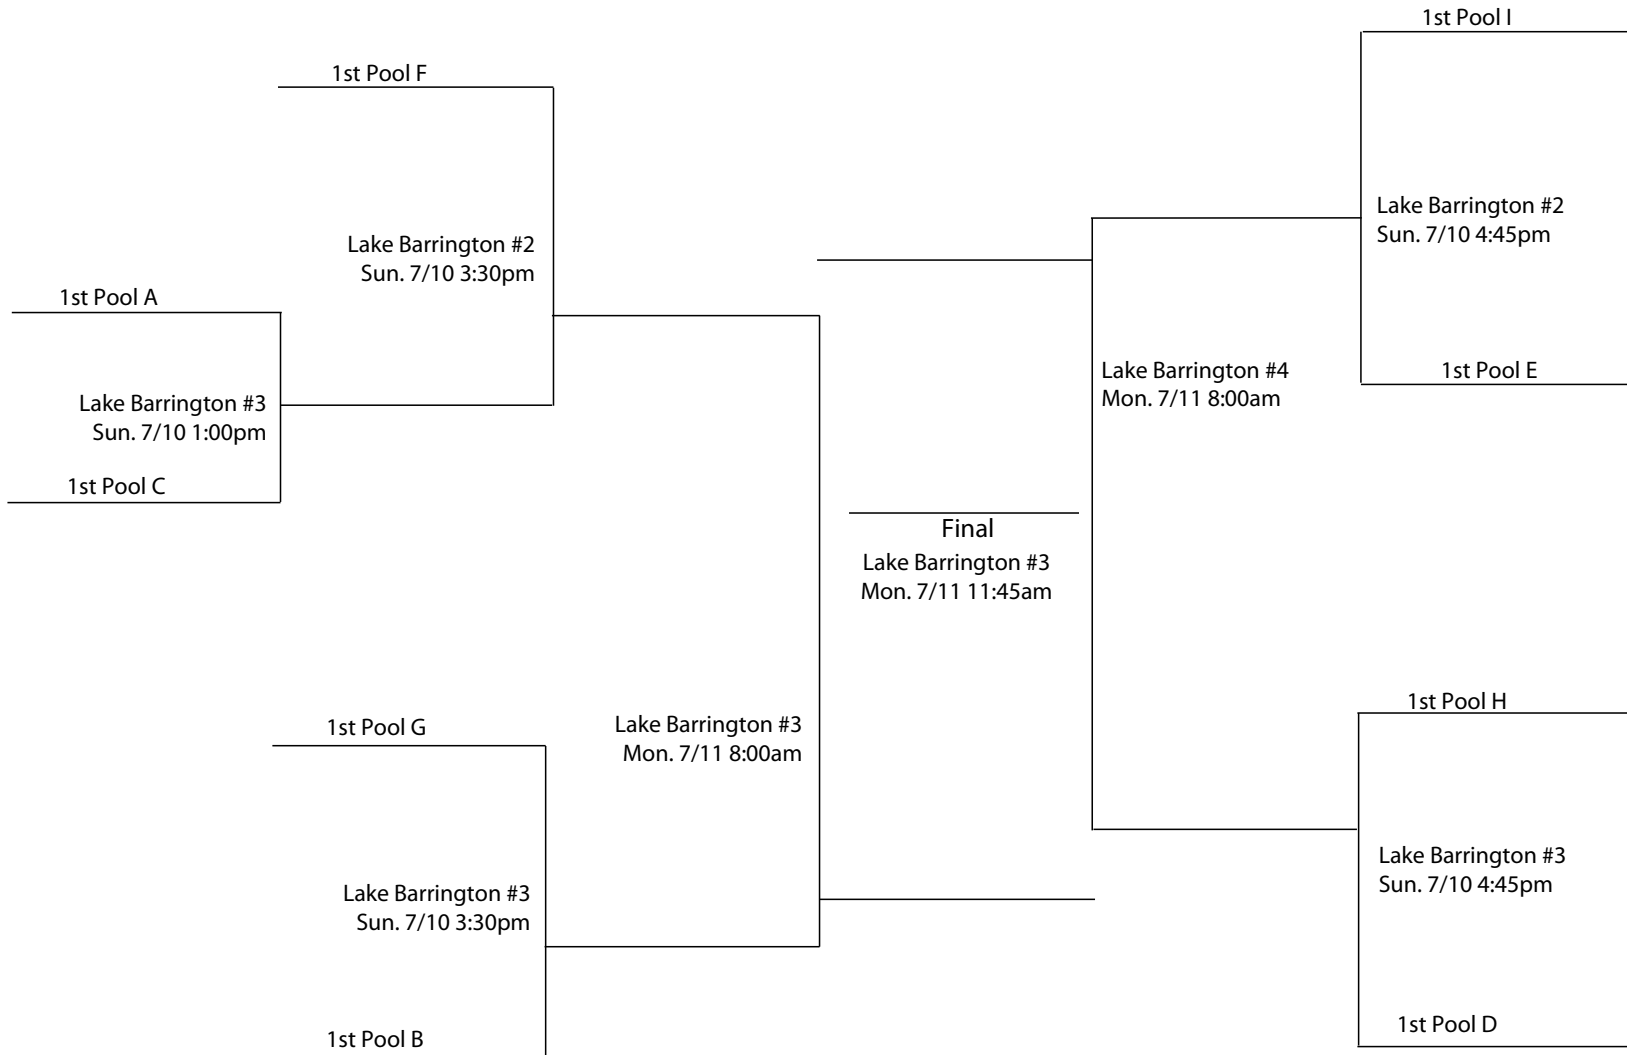

2011
King James Summer Showcase
15U Gold Bracket

* In each game, the Home Team is the top team on the bracket,
will wear light colored jerseys, and sit to the left of the scorekeeper
facing the court.