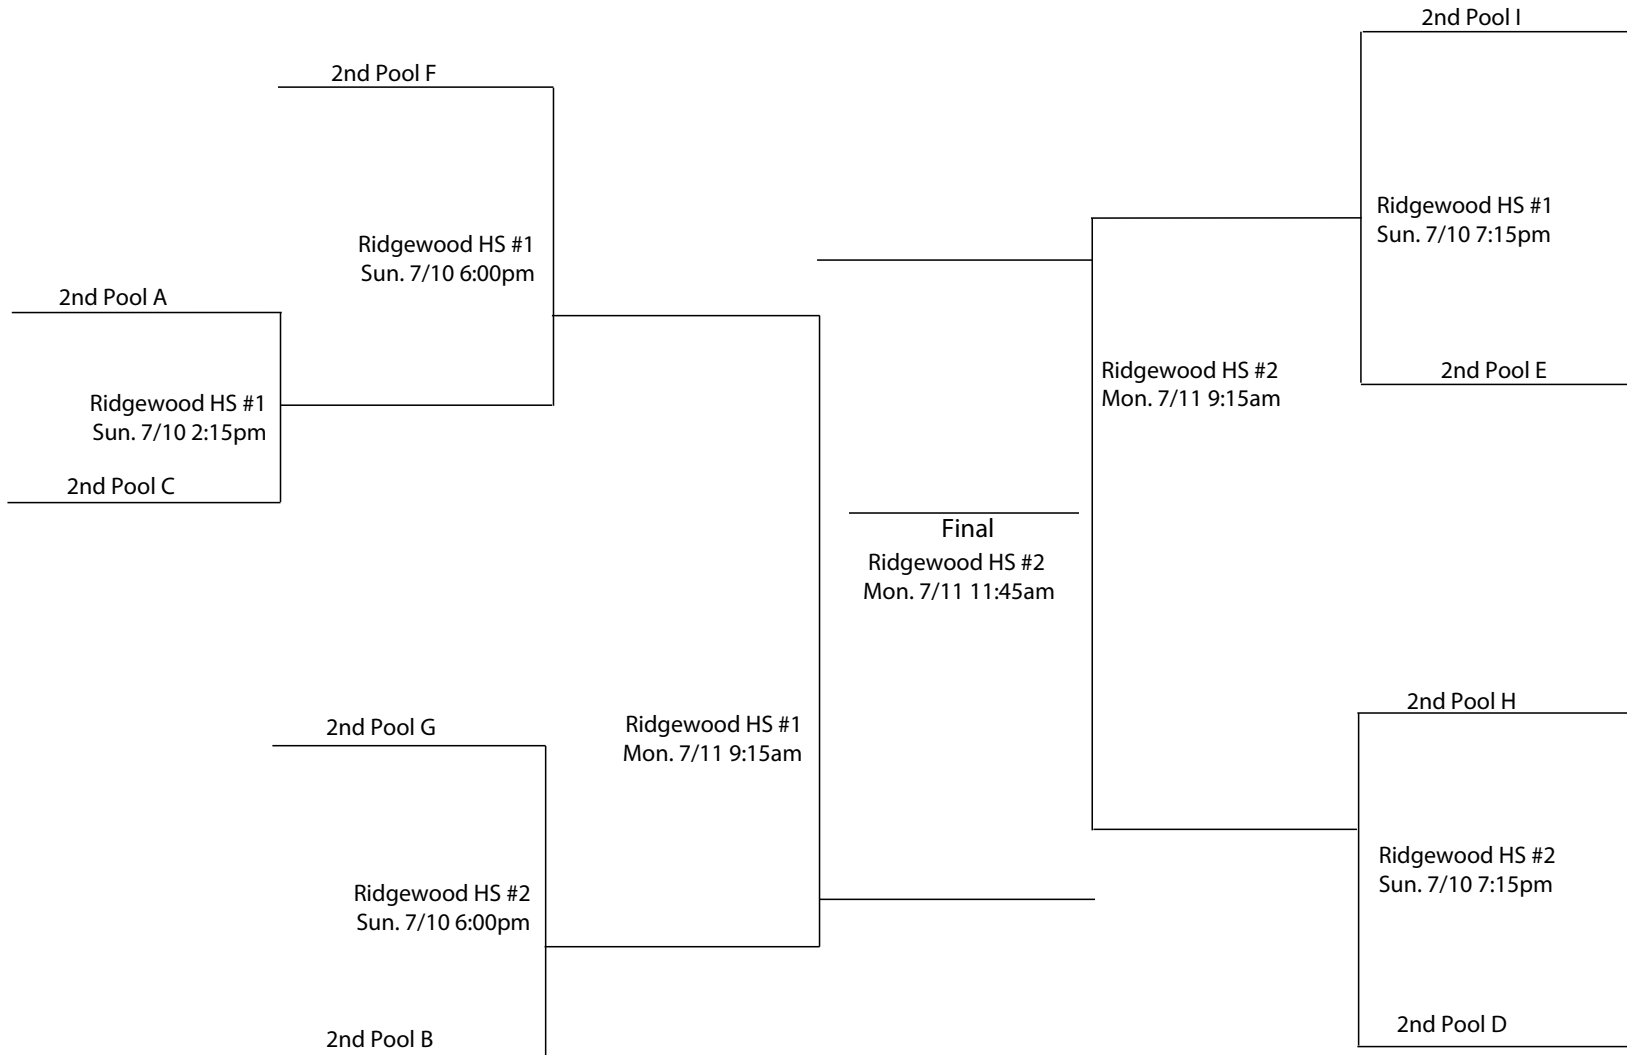

2011
King James Summer Showcase
14U Silver Bracket

* In each game, the Home Team is the top team on the bracket,
will wear light colored jerseys, and sit to the left of the scorekeeper
facing the court.