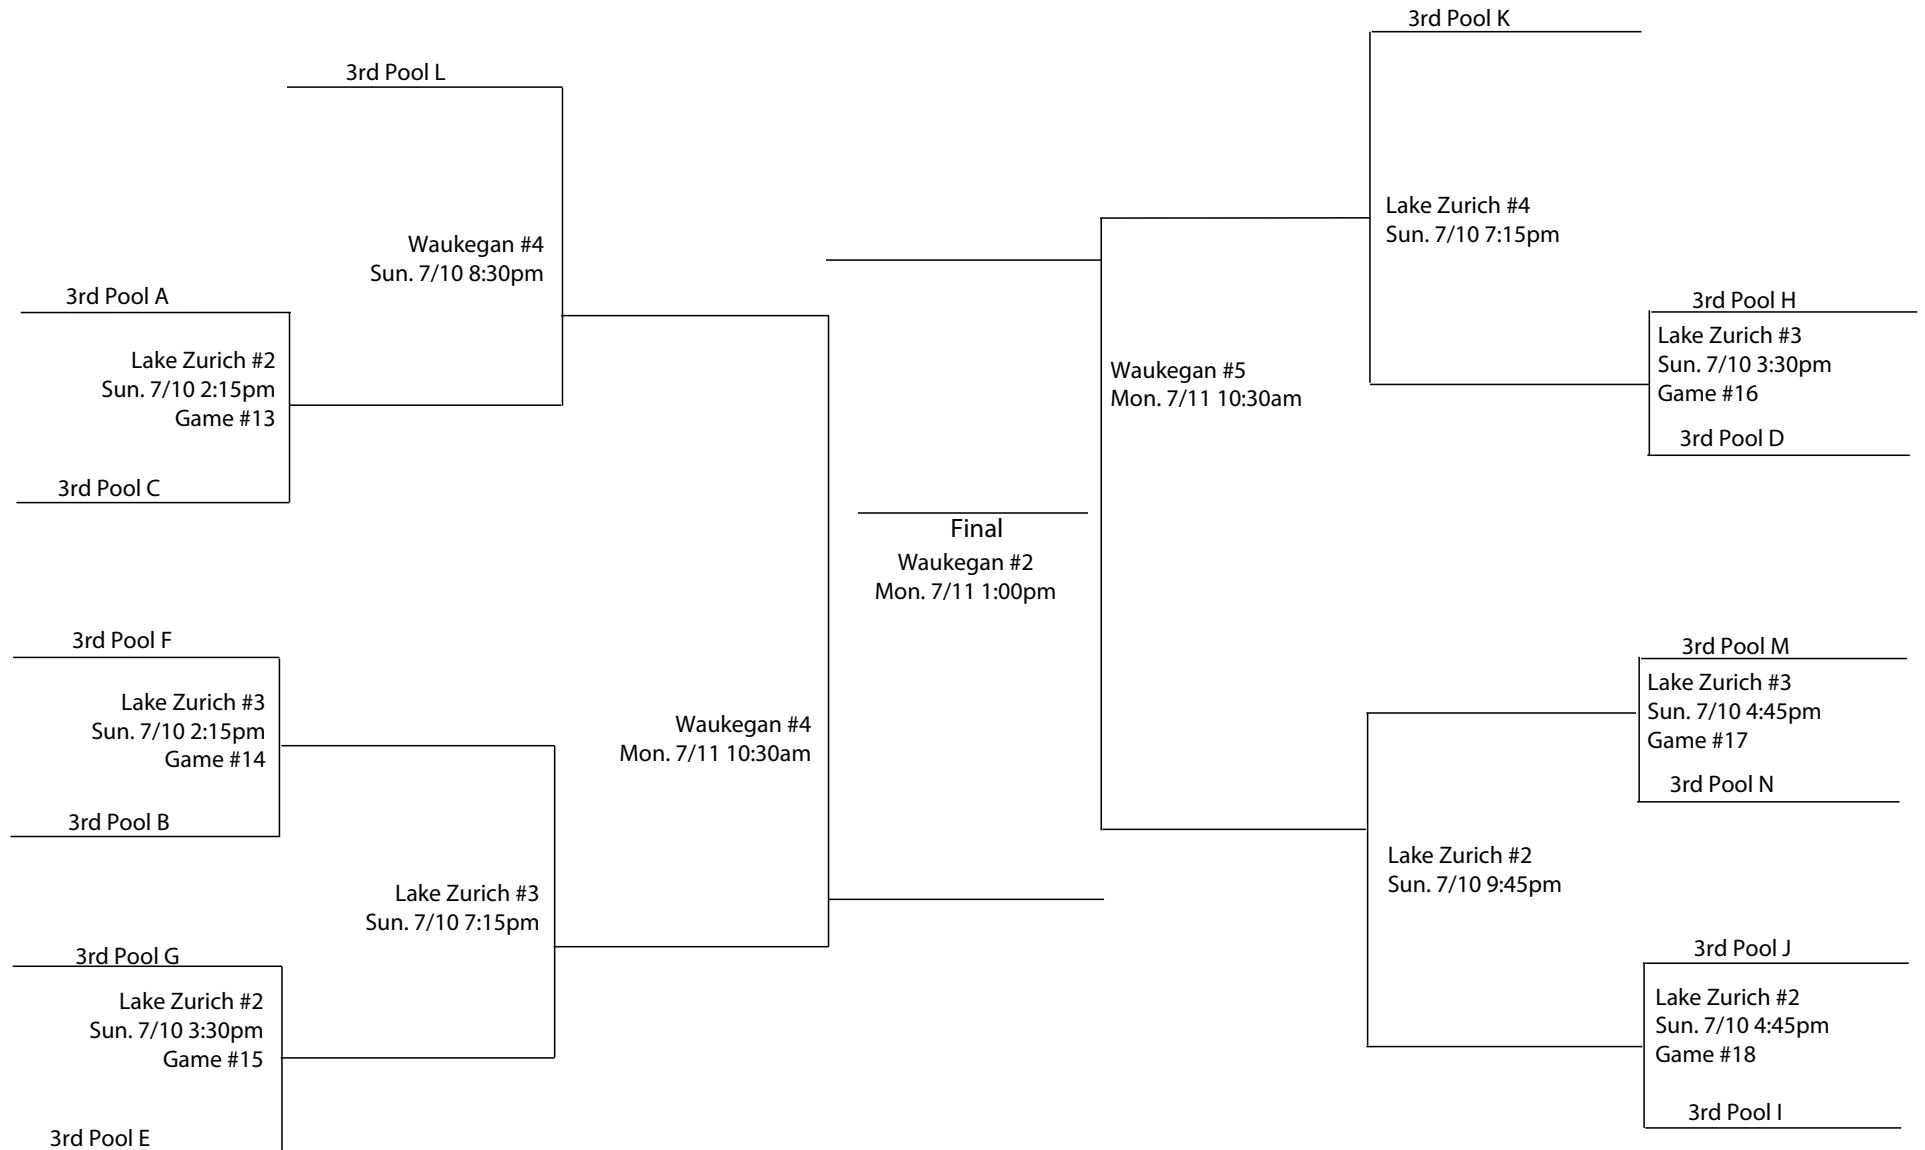

2011
King James Summer Showcase
17U Bronze Bracket

* In each game, the Home Team is the top team on the bracket,
will wear light colored jerseys, and sit to the left of the scorekeeper
facing the court.