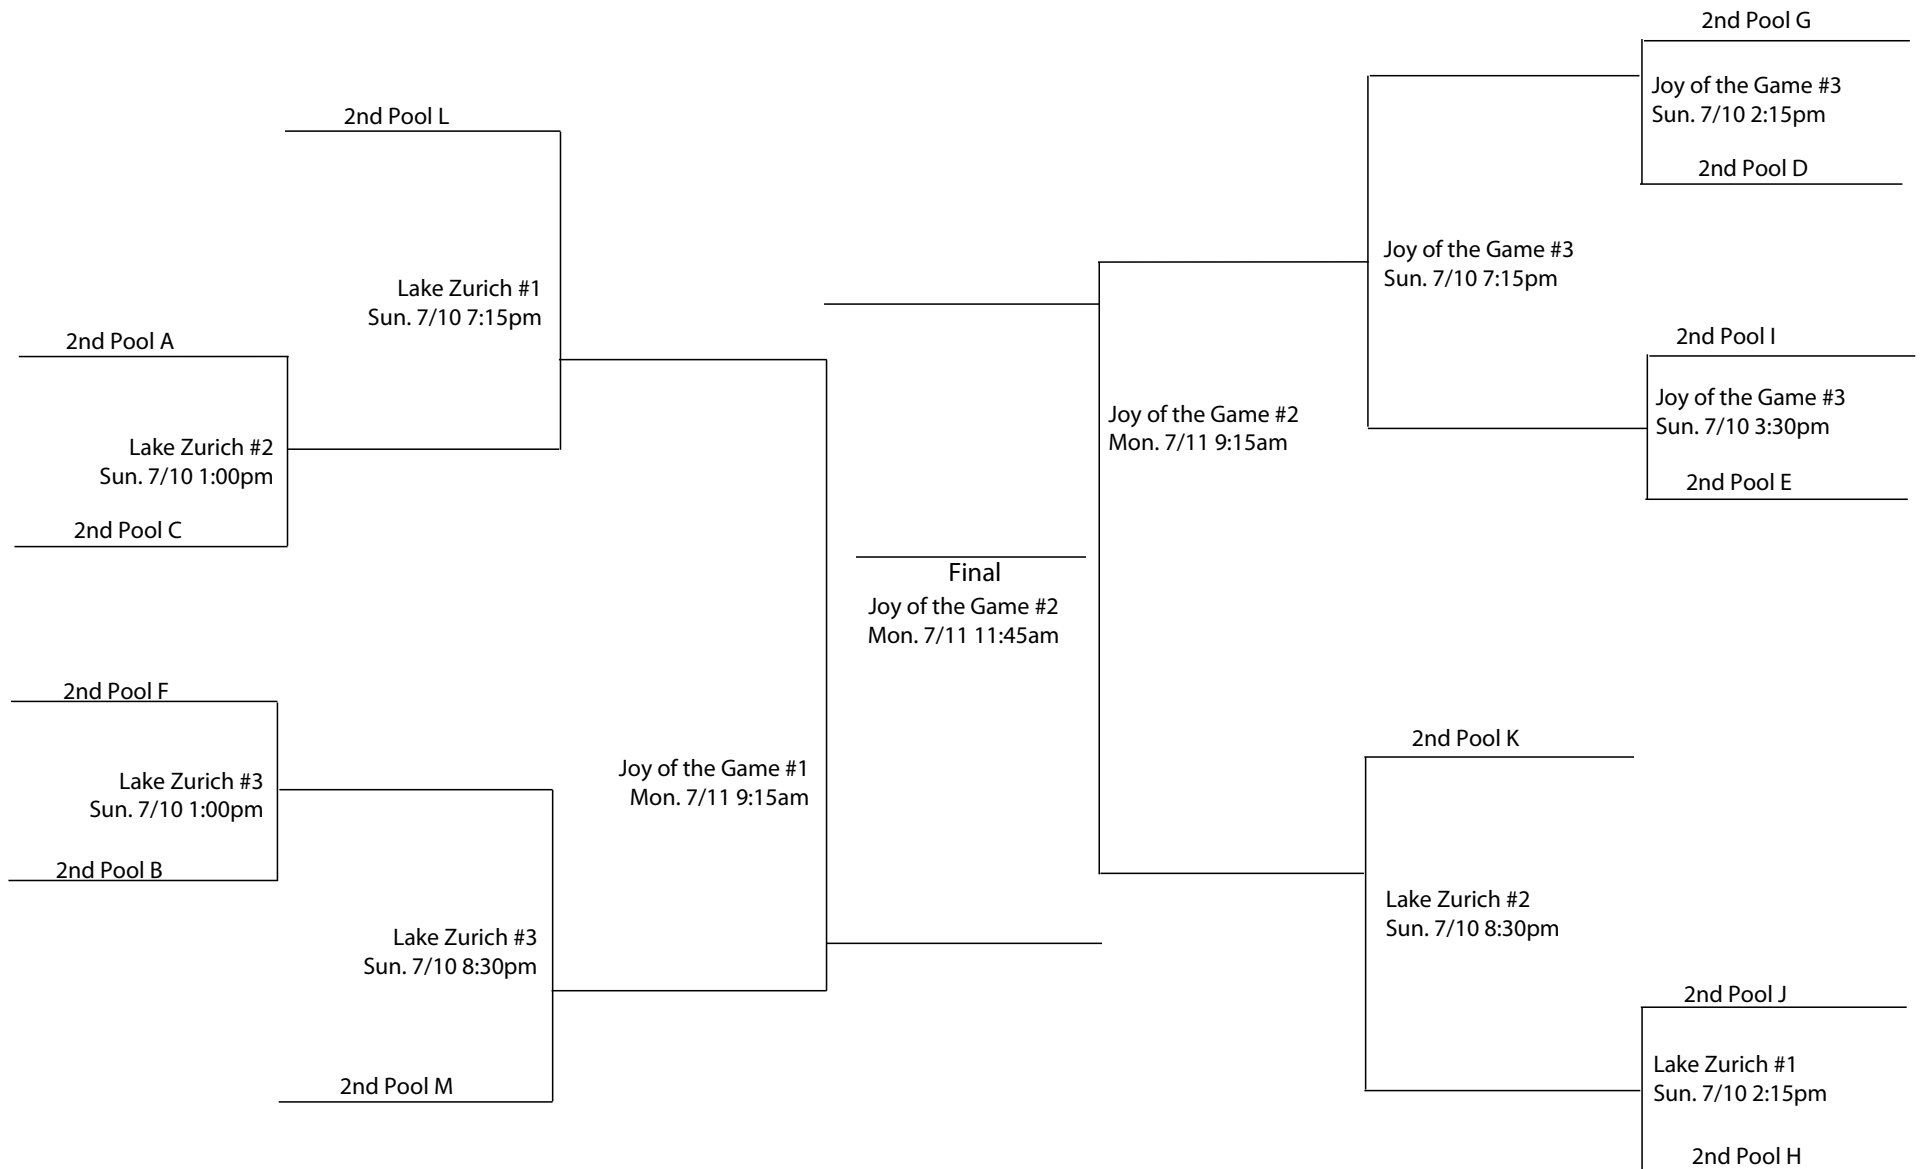

2011
King James Summer Showcase
16U Silver Bracket

* In each game, the Home Team is the top team on the bracket,
will wear light colored jerseys, and sit to the left of the scorekeeper
facing the court.