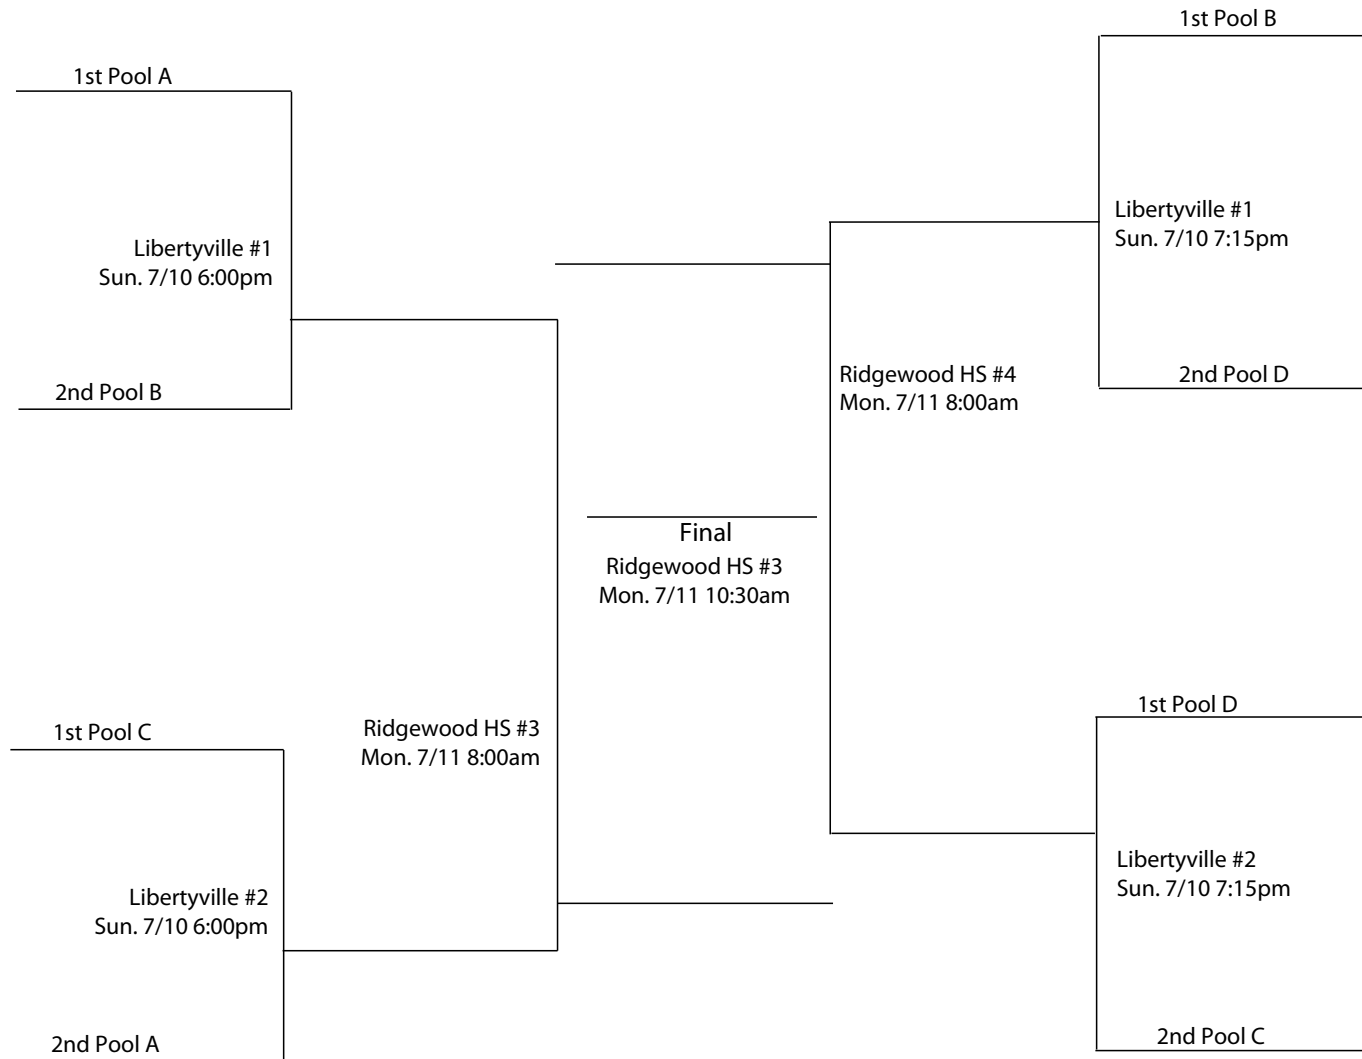

2011
King James Summer Showcase
13U Bracket

* In each game, the Home Team is the top team on the bracket,
will wear light colored jerseys, and sit to the left of the scorekeeper
facing the court.