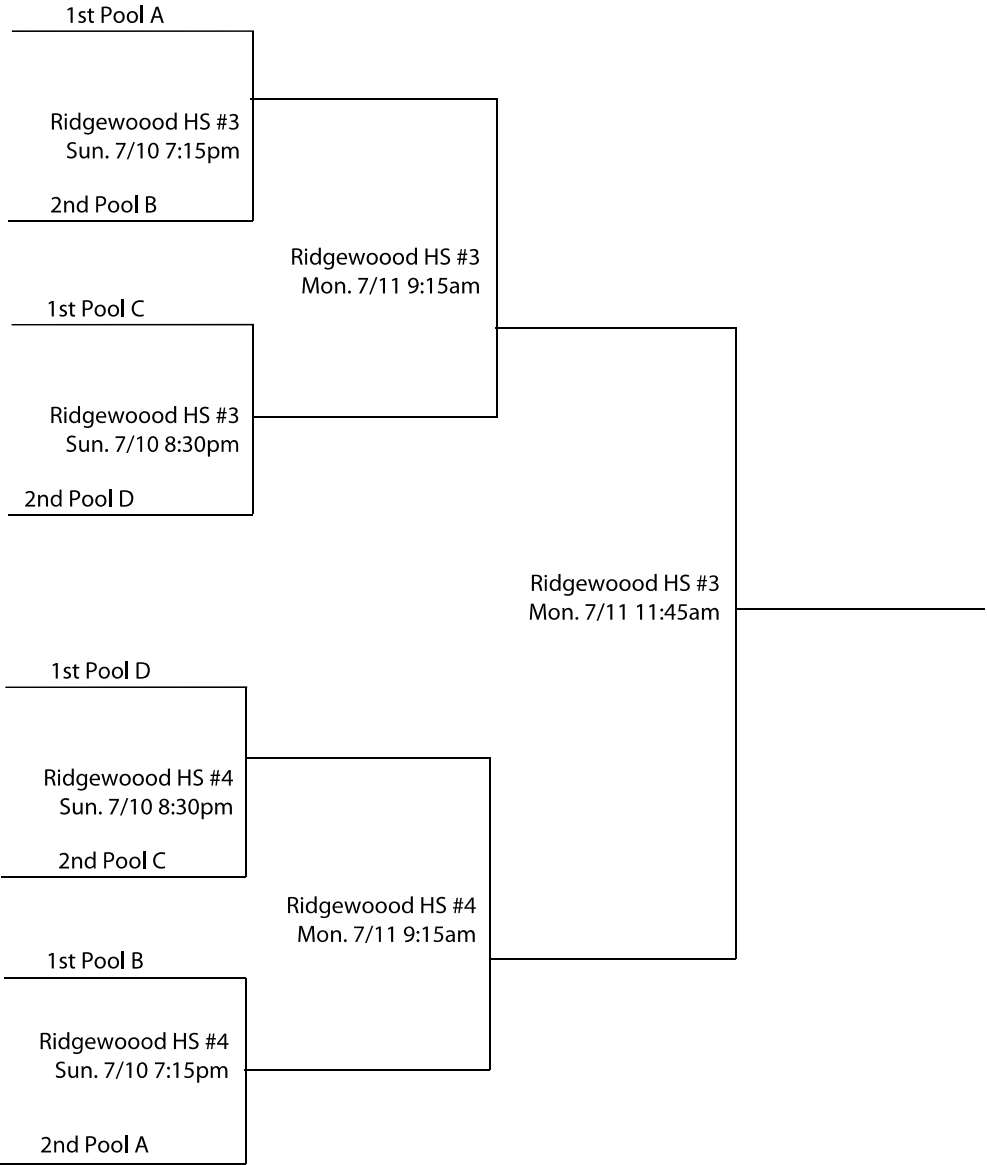

2011
King James Summer Showcase
10U Bracket