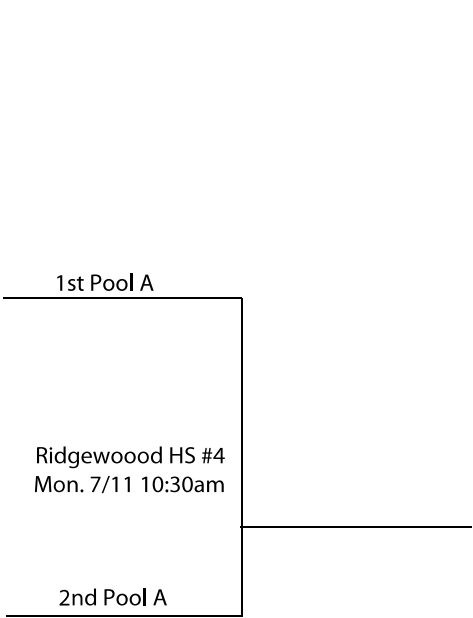

2011
King James Summer Showcase
9U Bracket

* In each game, the Home Team is the top team on the bracket, will wear light colored jerseys, and sit to the left of the scorekeeper facing the court.