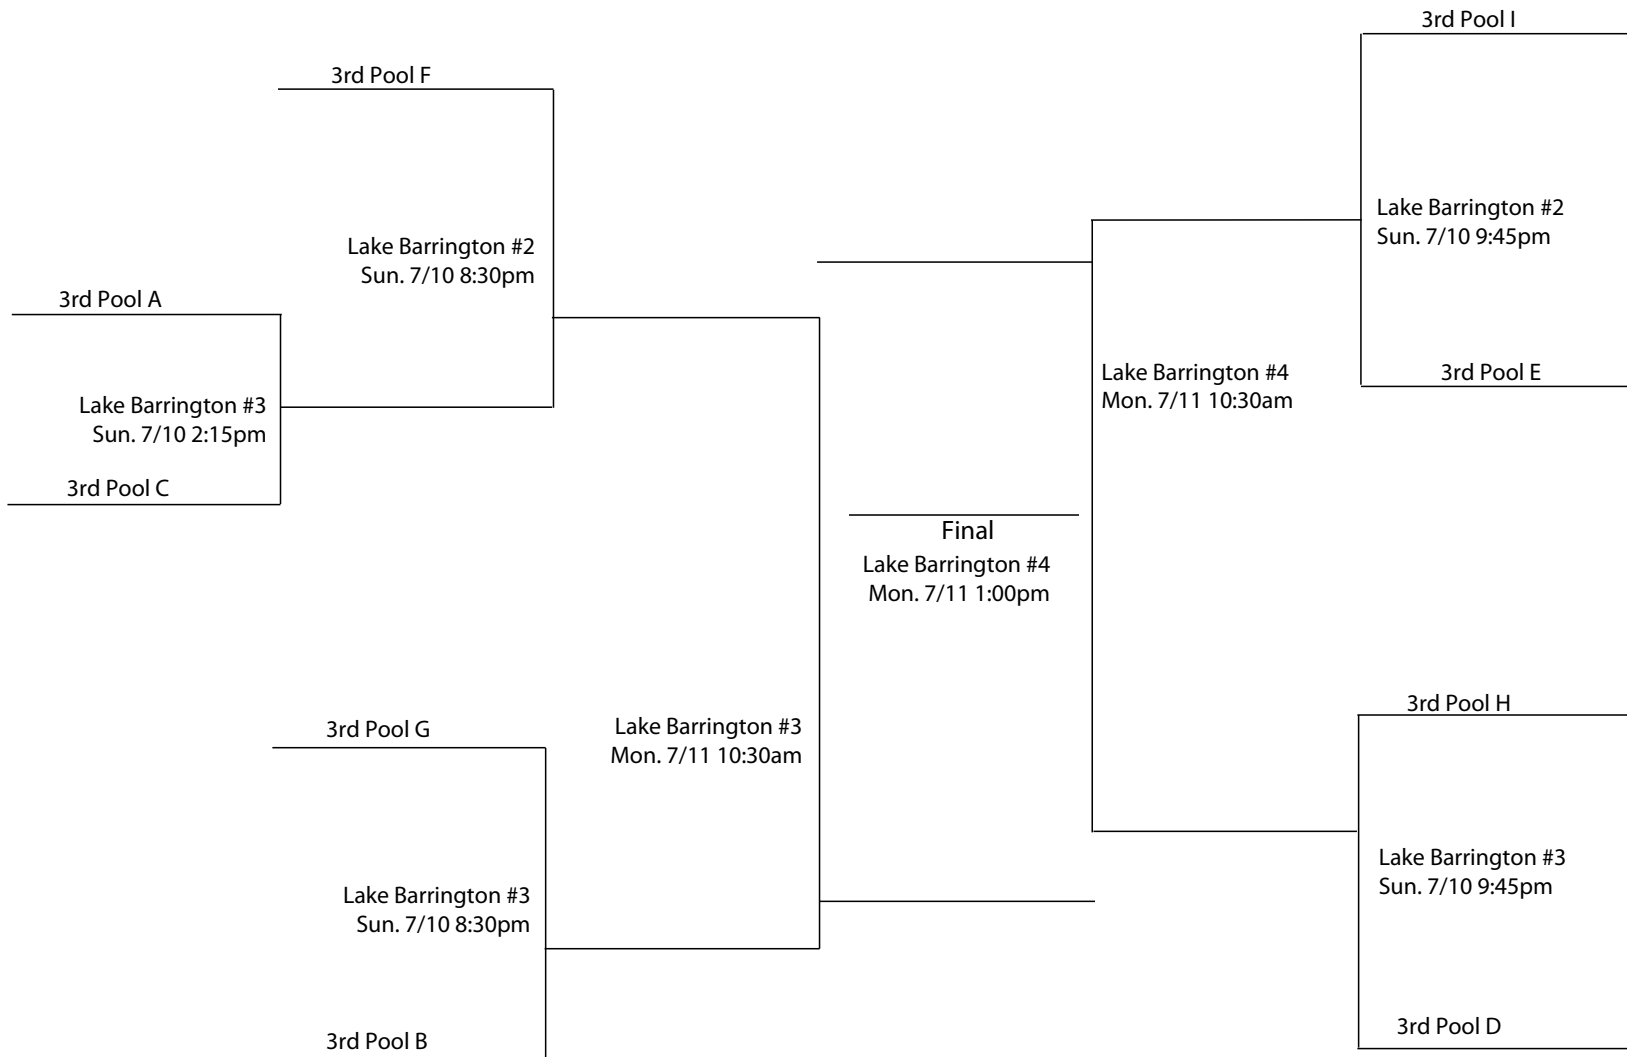

2011
King James Summer Showcase
15U Bronze Bracket

* In each game, the Home Team is the top team on the bracket,
will wear light colored jerseys, and sit to the left of the scorekeeper
facing the court.