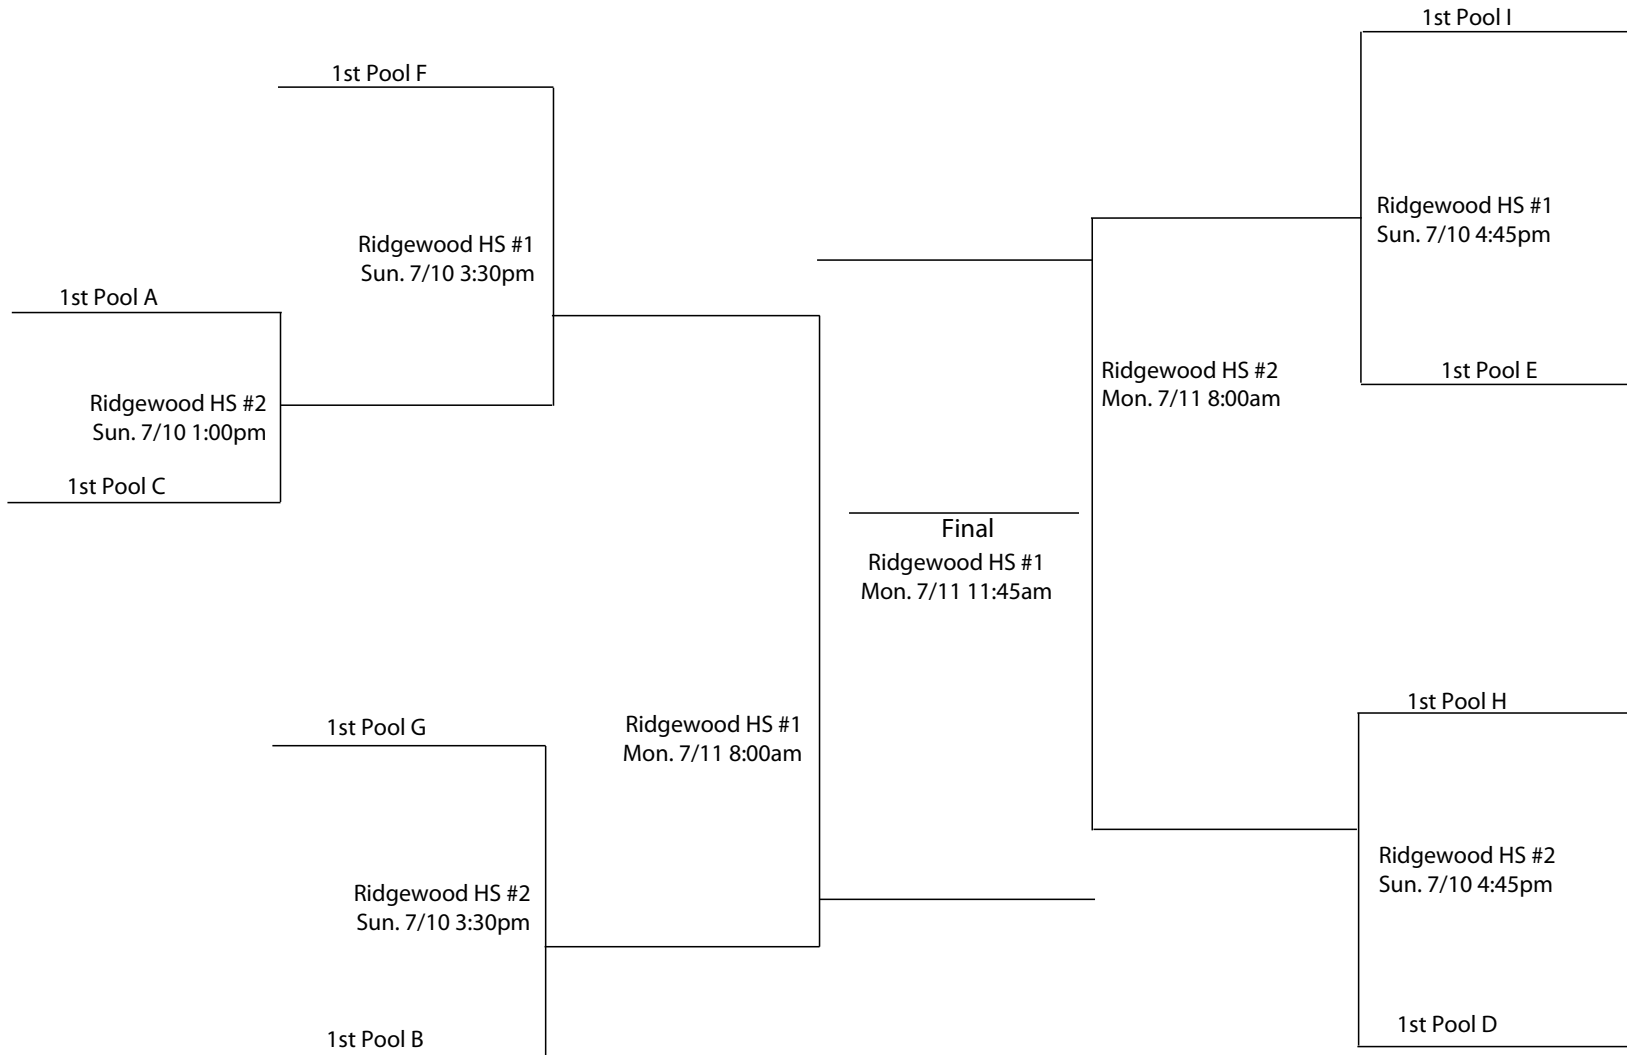

2011
King James Summer Showcase
14U Gold Bracket

* In each game, the Home Team is the top team on the bracket,
will wear light colored jerseys, and sit to the left of the scorekeeper
facing the court.