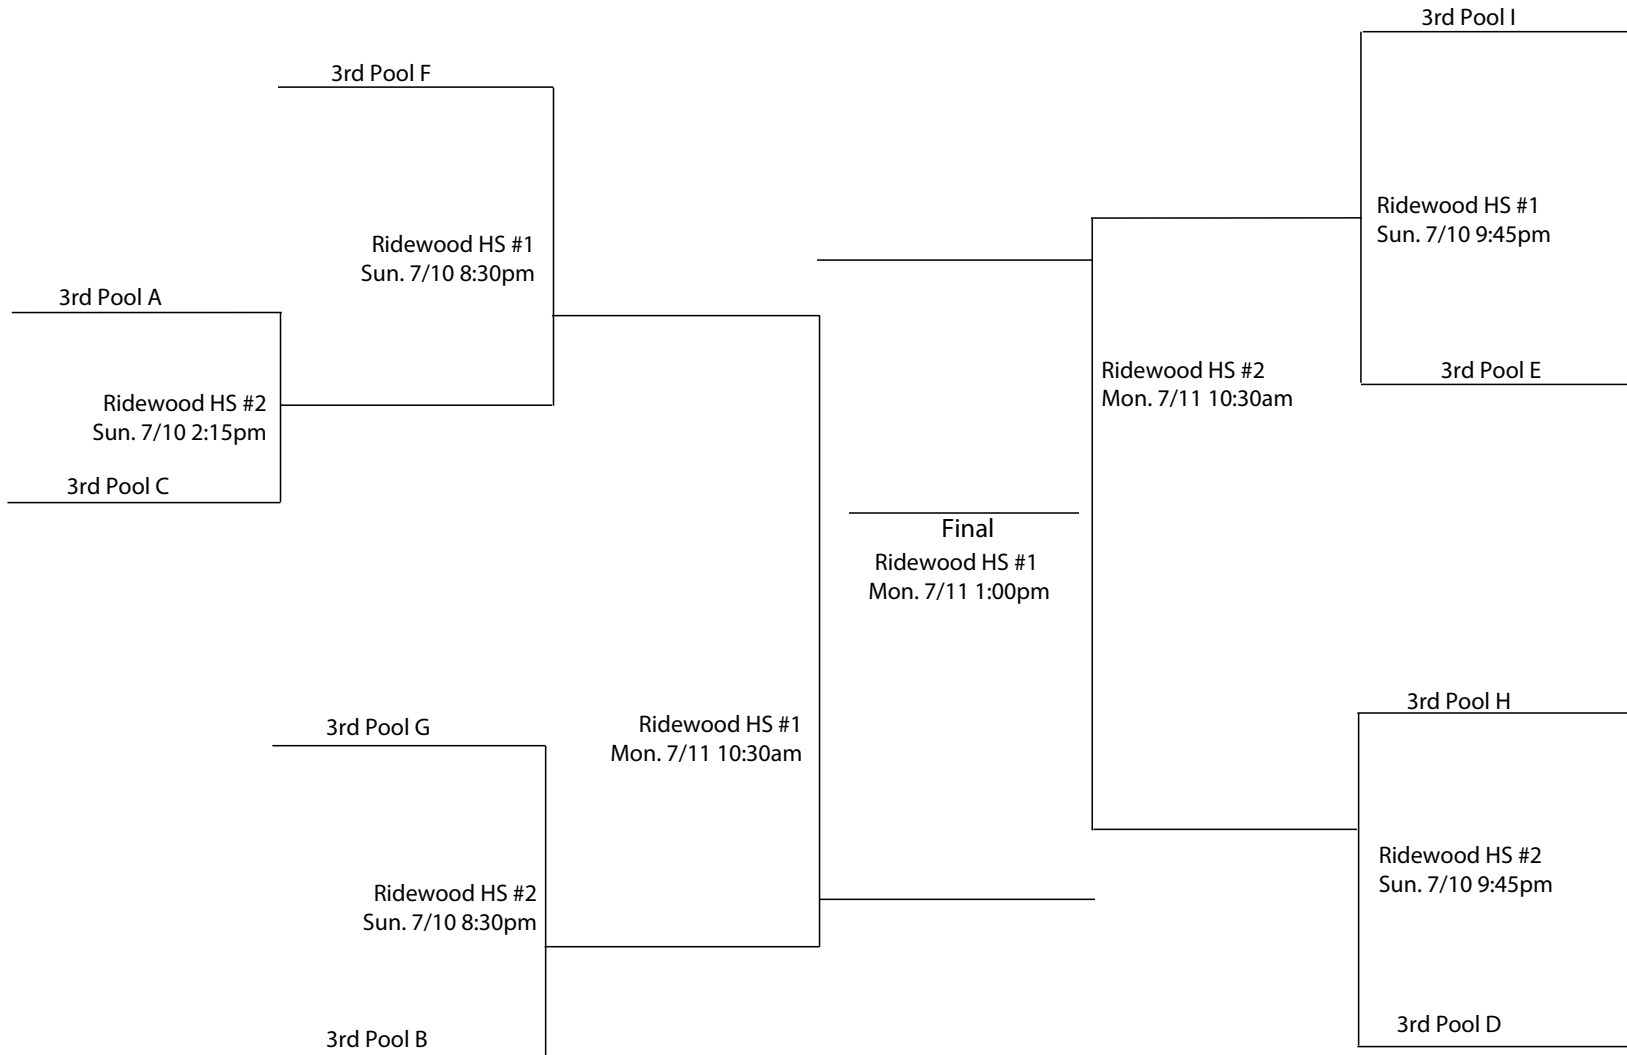

2011
King James Summer Showcase
14U Bronze Bracket

* In each game, the Home Team is the top team on the bracket,
will wear light colored jerseys, and sit to the left of the scorekeeper
facing the court.