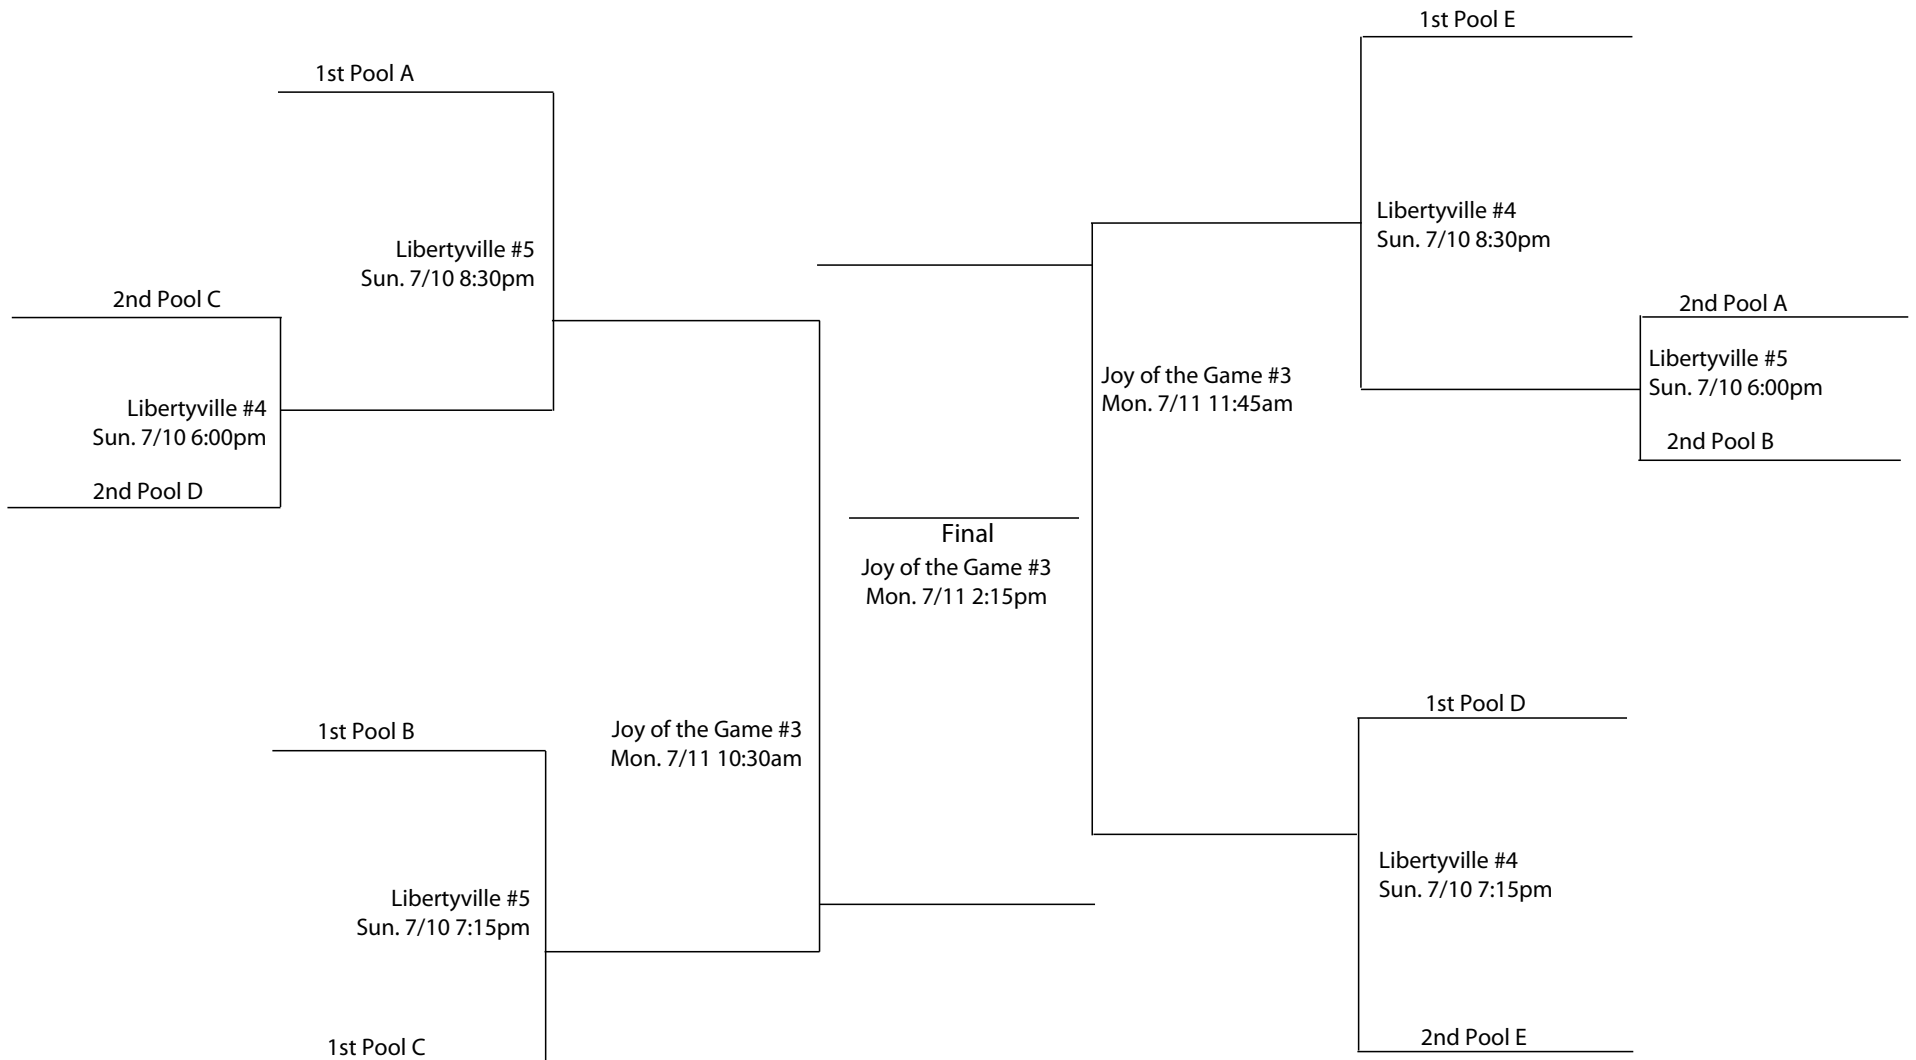

2011
King James Summer Showcase
12U Bracket

* In each game, the Home Team is the top team on the bracket,
will wear light colored jerseys, and sit to the left of the scorekeeper
facing the court.