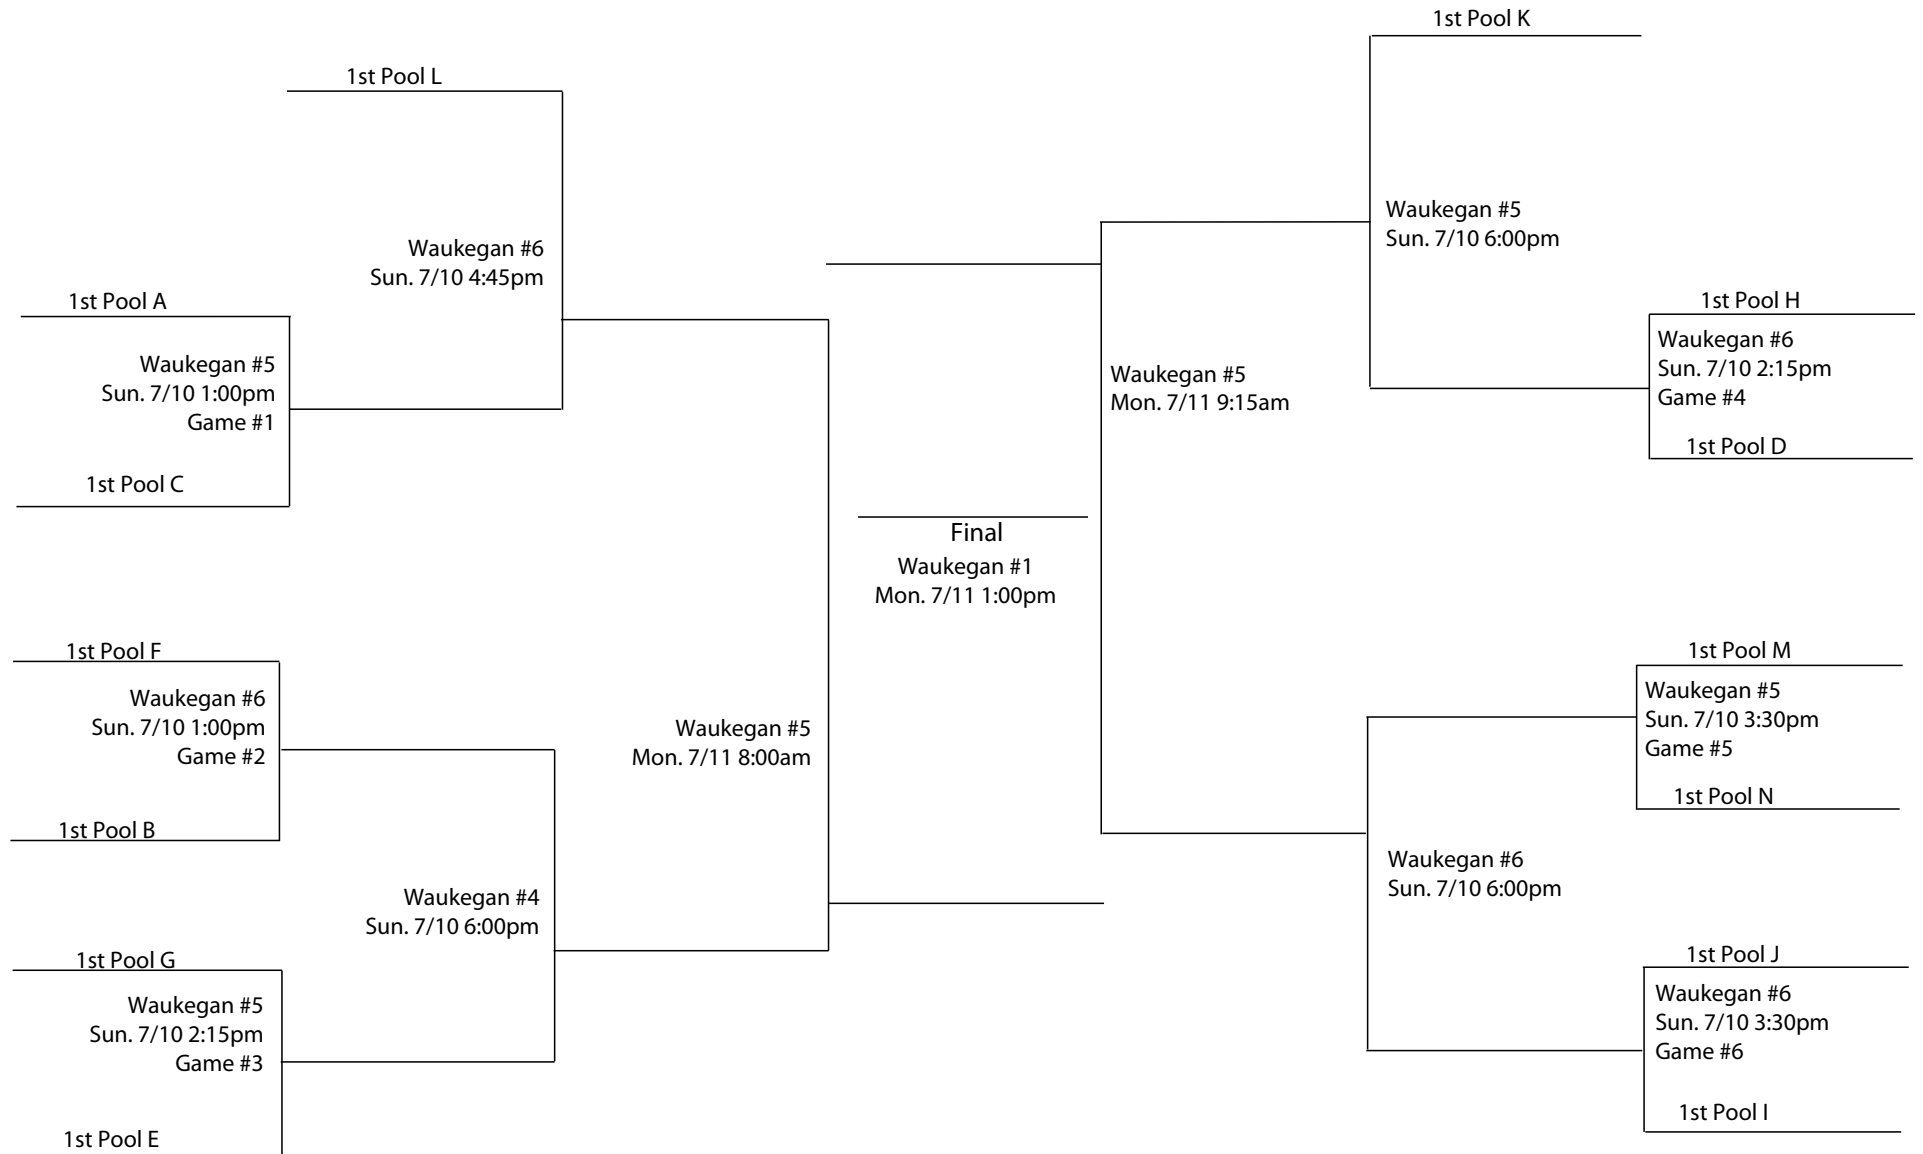

2011
King James Summer Showcase
17U Gold Bracket

* In each game, the Home Team is the top team on the bracket,
will wear light colored jerseys, and sit to the left of the scorekeeper
facing the court.