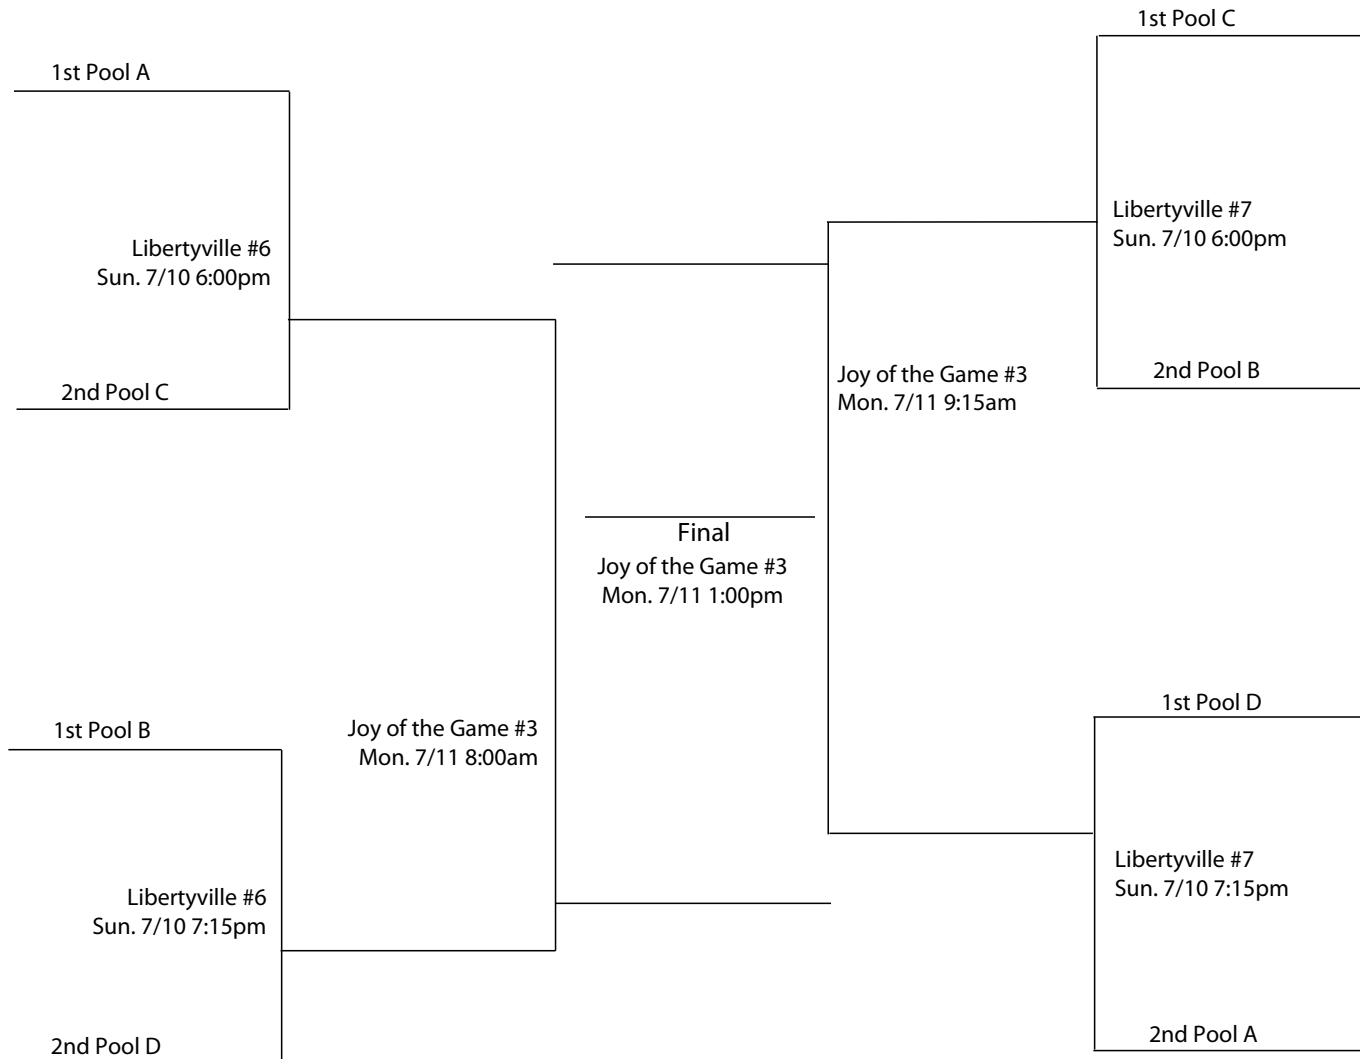

2011
King James Summer Showcase
11U Bracket

* In each game, the Home Team is the top team on the bracket,
will wear light colored jerseys, and sit to the left of the scorekeeper
facing the court.