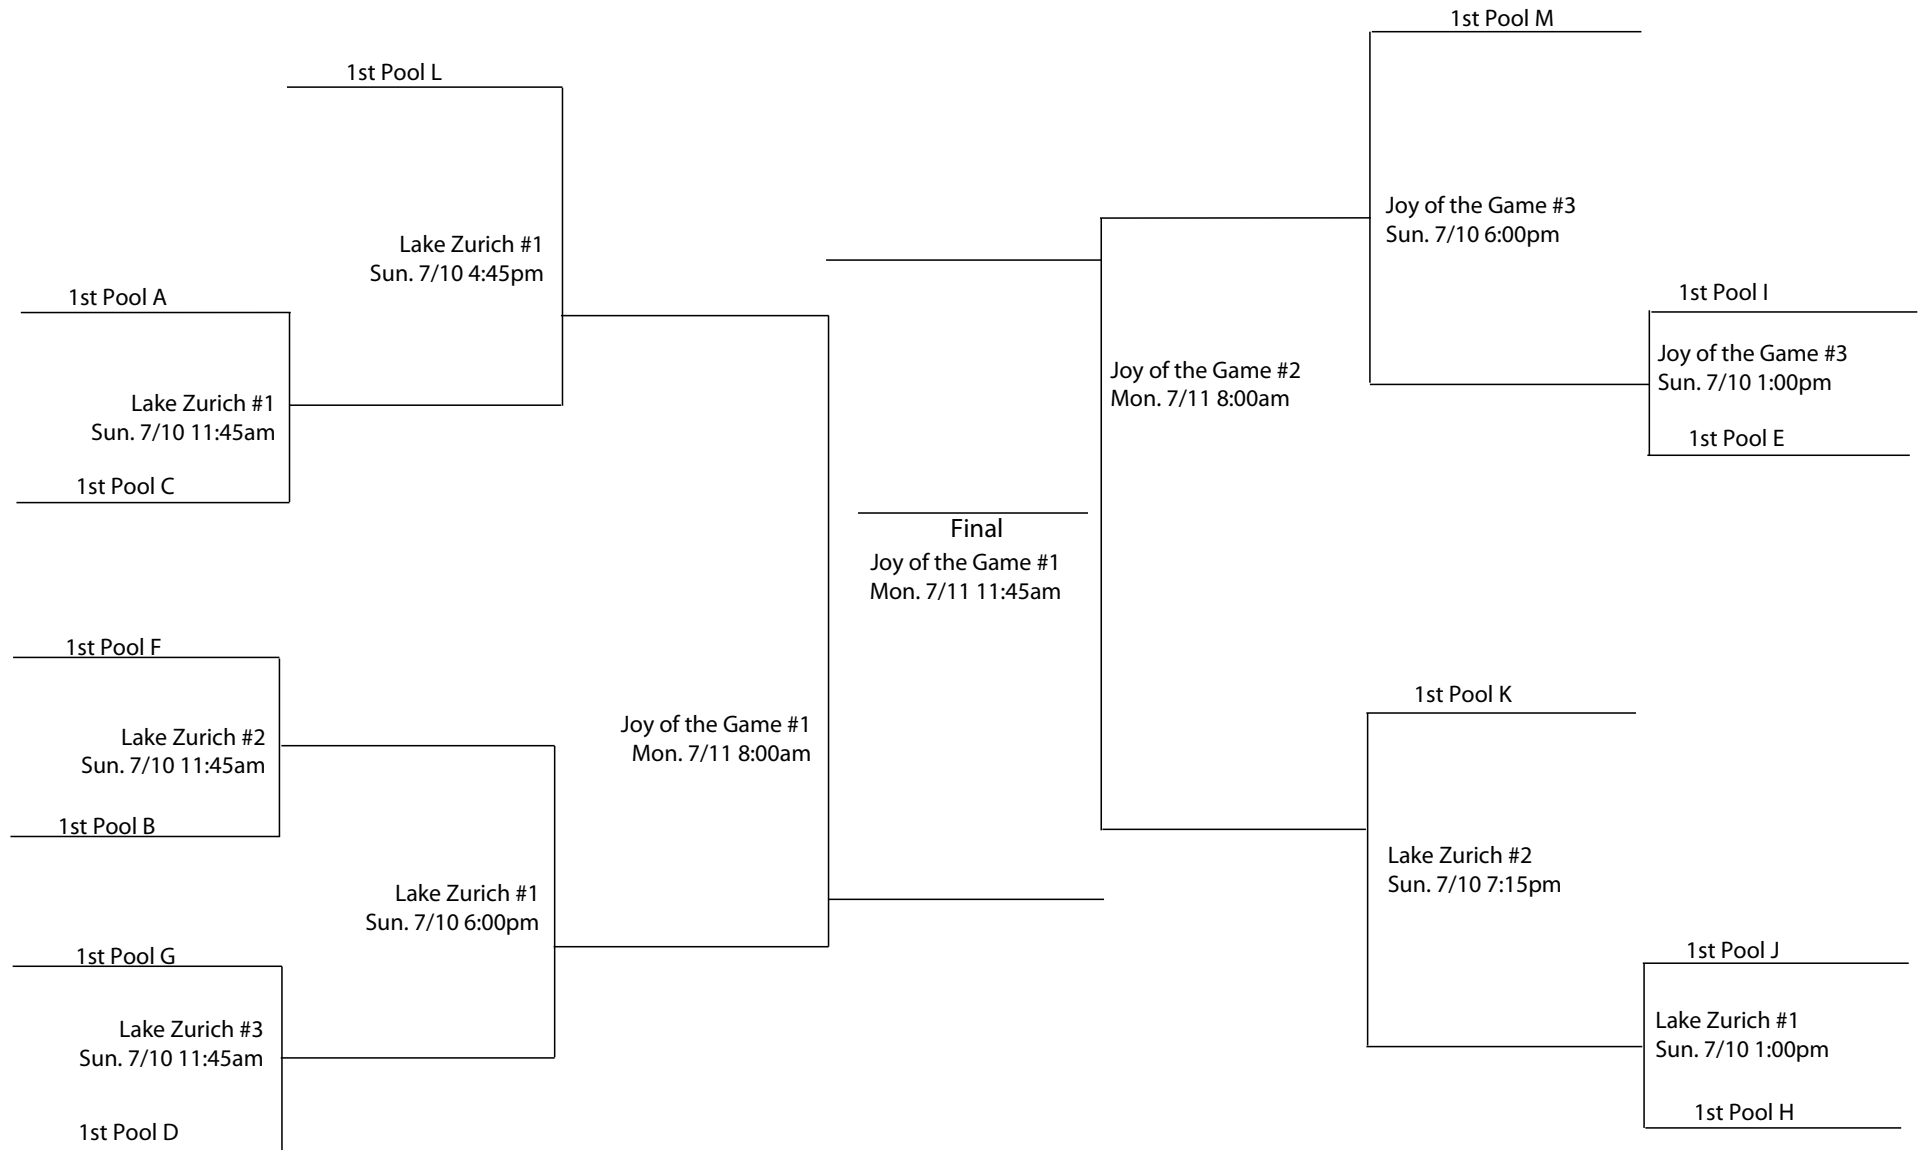

2011
King James Summer Showcase
16U Gold Bracket

* In each game, the Home Team is the top team on the bracket,
will wear light colored jerseys, and sit to the left of the scorekeeper
facing the court.