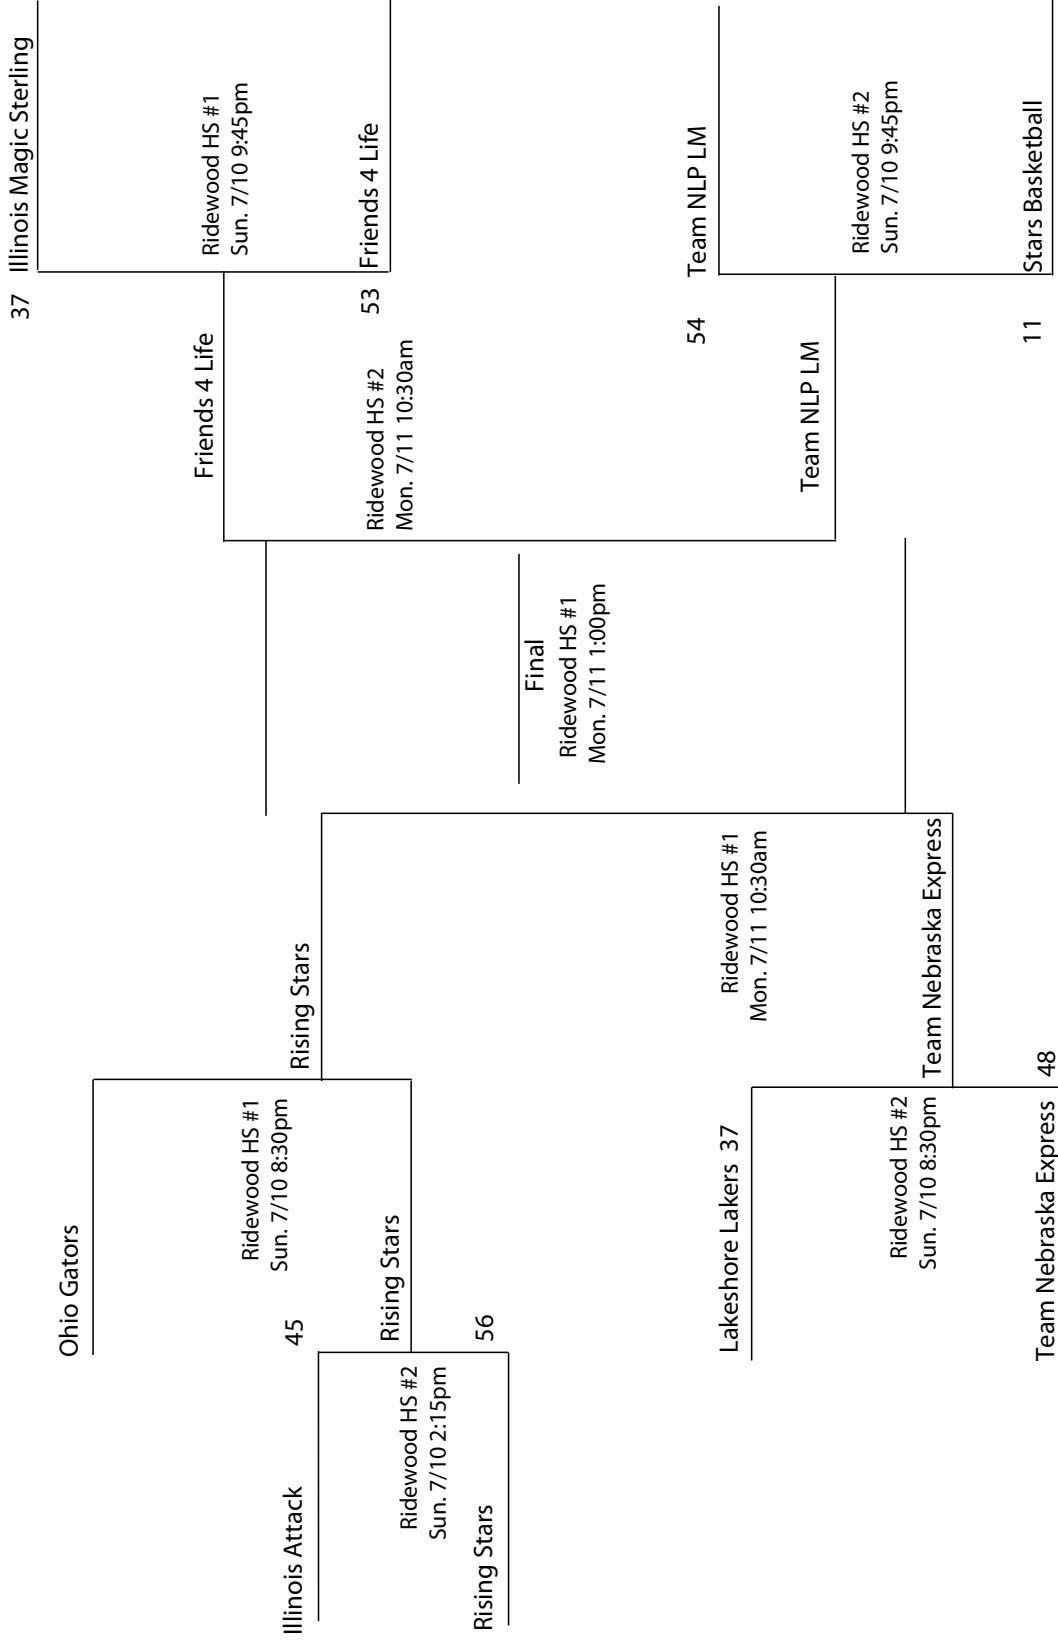

2011

King James Summer Showcase
14U Bronze Bracket

* In each game, the Home Team is the top team on the bracket, will wear light colored jerseys, and sit to the left of the scorekeeper facing the court.