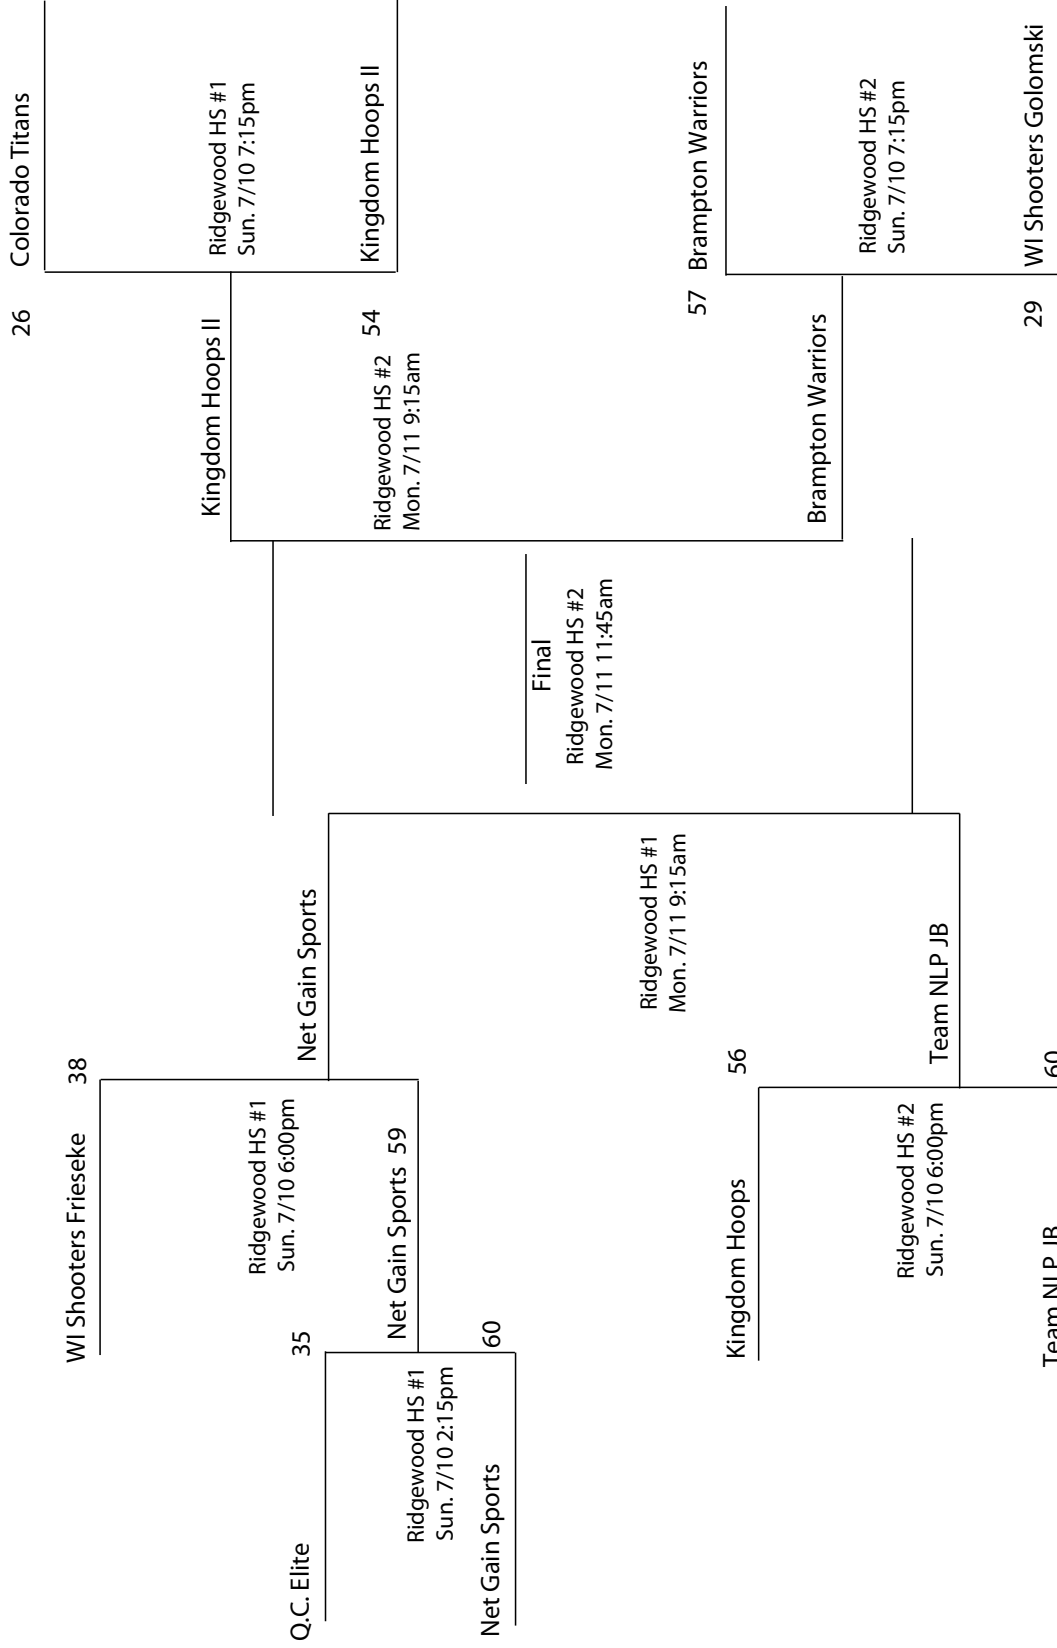

2011

King James Summer Showcase
14U Silver Bracket

* In each game, the Home Team is the top team on the bracket, will wear light colored jerseys, and sit to the left of the scorekeeper facing the court.