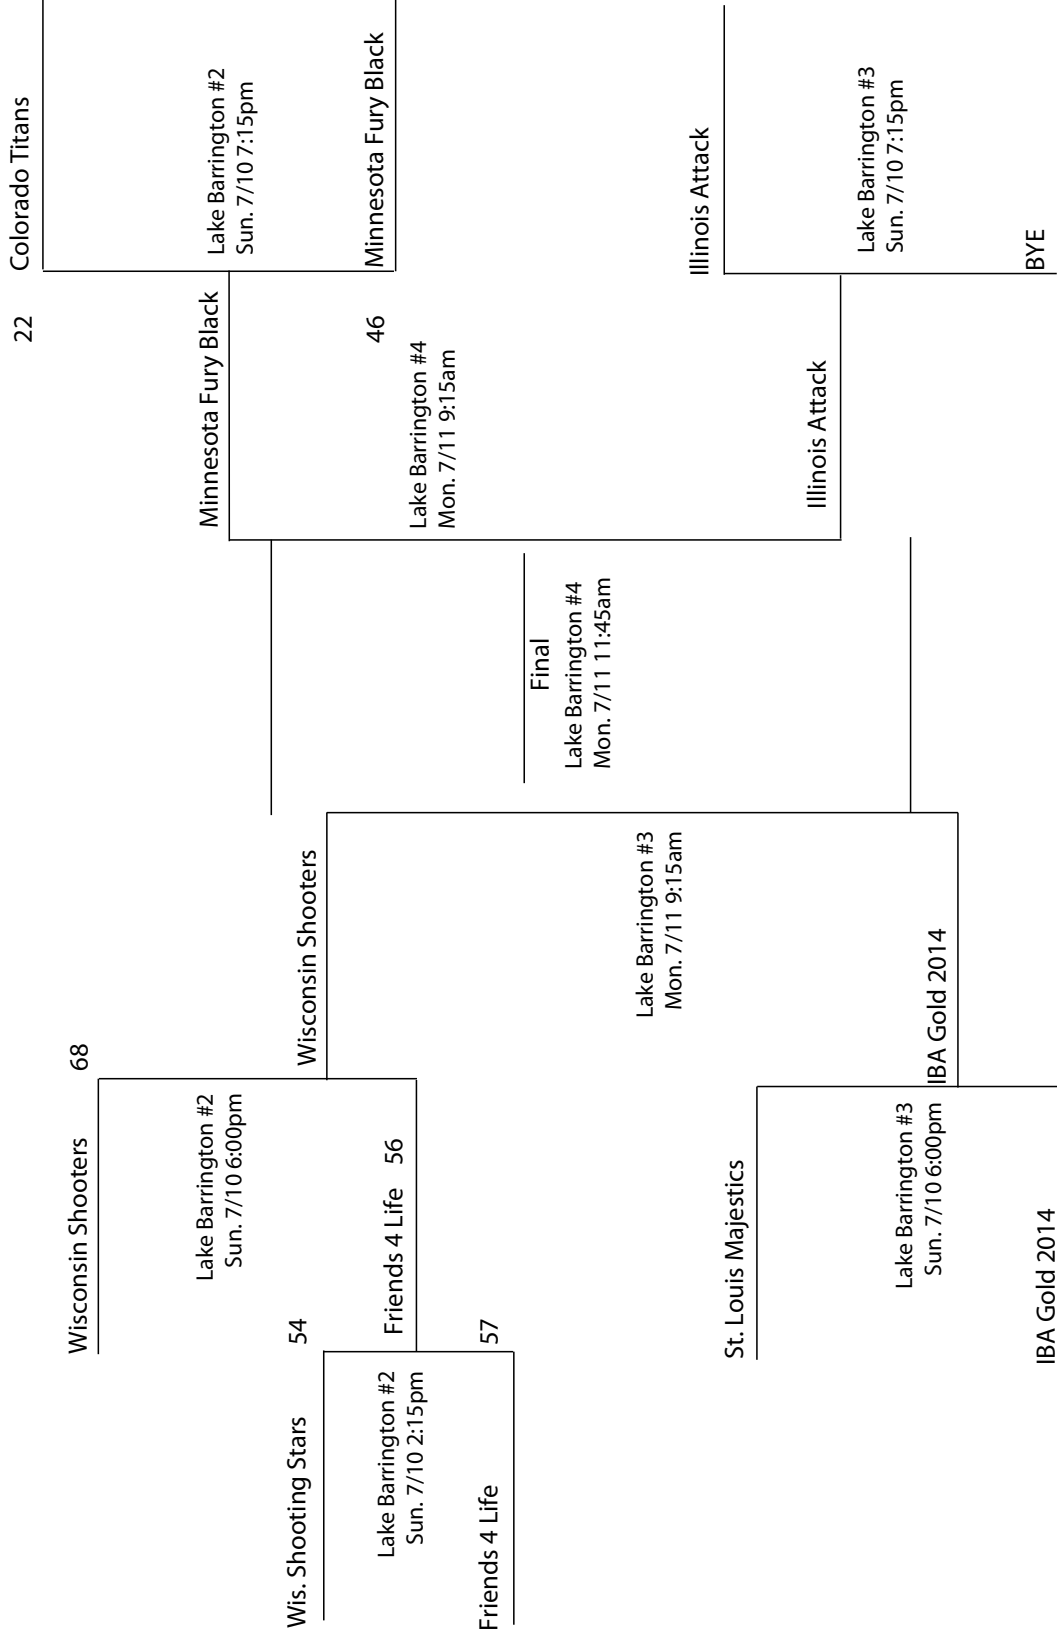

2011

King James Summer Showcase
15U Silver Bracket

* In each game, the Home Team is the top team on the bracket, will wear light colored jerseys, and sit to the left of the scorekeeper facing the court.