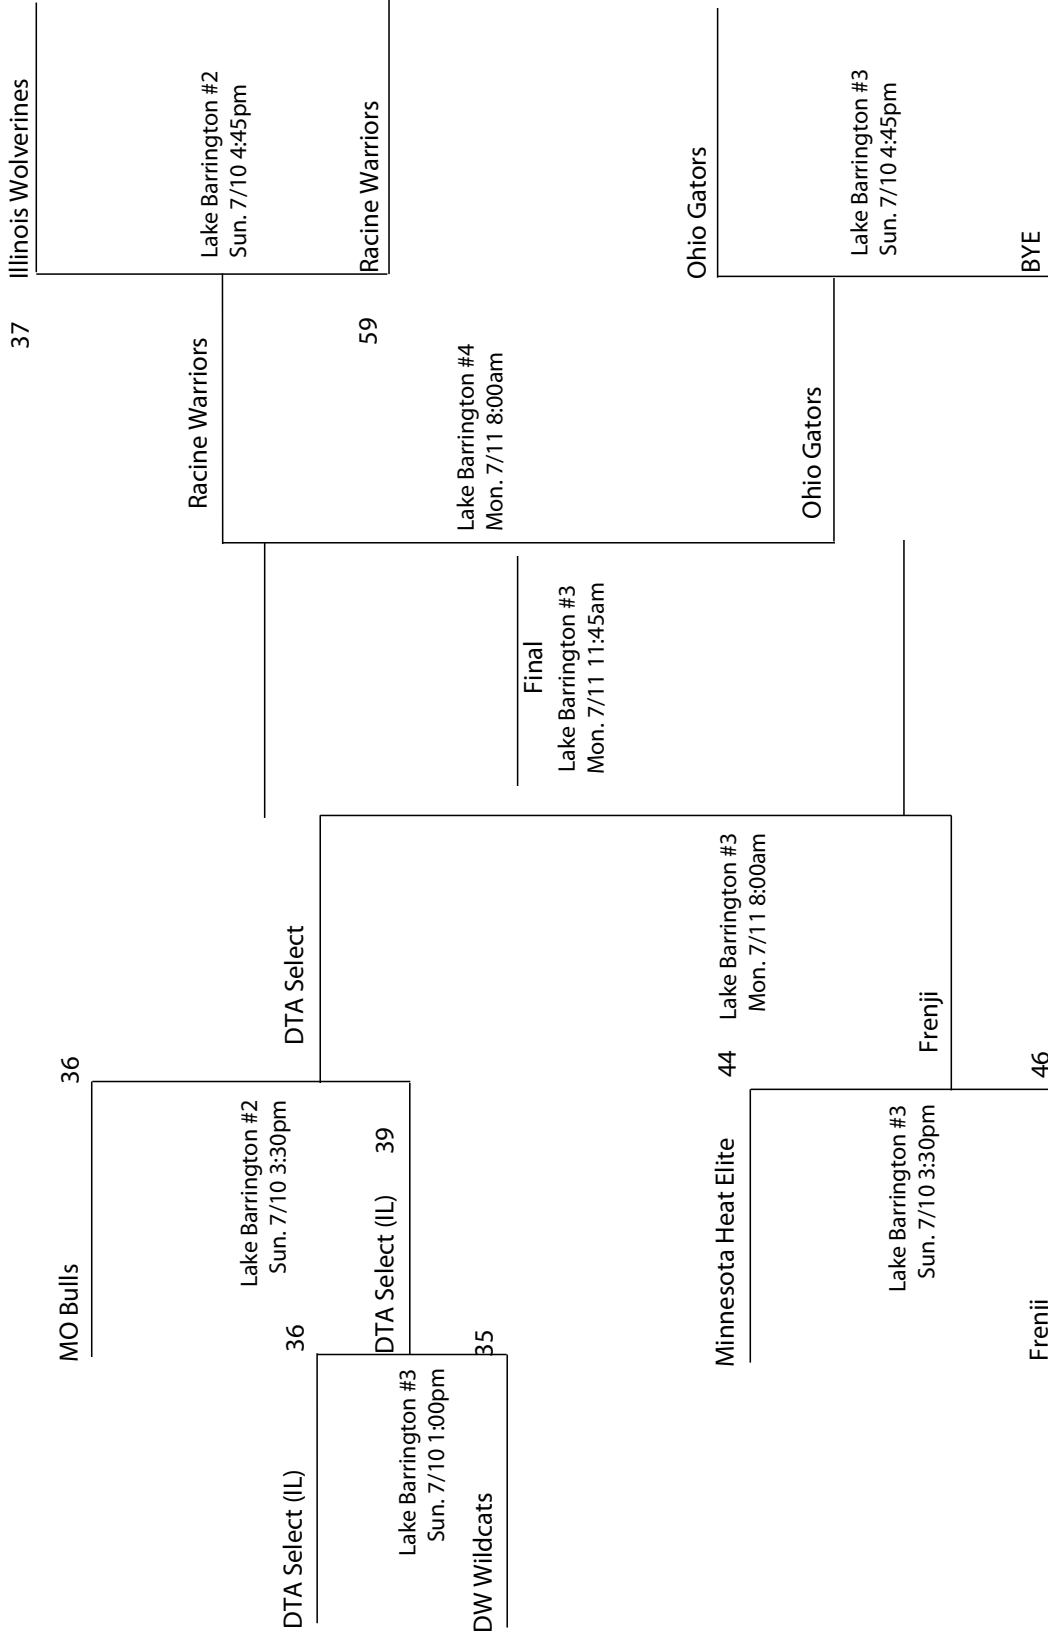

Pool G

Bray Center	0	Minnesota Heat Elite	15
Bray Center	0	St. Louis Majestics	15
Minnesota Heat Elite	41	St. Louis Majestics	29

Wins   Losses   Diff.   Pts. Allowed

Bray Center	0	2	-30	30
Minnesota Heat Elite	2	0	27	29
St. Louis Majestics	1	1	3	41

POOL RANKINGS

- 1st Minnesota Heat Elite
- 2nd St. Louis Majestics
- 3rd Bray Center

Pool H

Illinois Attack	36	Ohio Gators	37
Illinois Attack	59	Team Trouble	49
Ohio Gators	52	Team Trouble	47

Wins   Losses   Diff.   Pts. Allowed

Illinois Attack	1	1	9	86
Ohio Gators	2	0	6	83
Team Trouble	0	2	-15	111

POOL RANKINGS

- 1st Ohio Gators
- 2nd Illinois Attack
- 3rd Team Trouble

Pool I

Illinois Magic Sterling	44	Colorado Titans	48
Illinois Magic Sterling	51	Illinois Wolverines	48
Colorado Titans	26	Illinois Wolverines	47

Wins   Losses   Diff.   Pts. Allowed

Illinois Magic Sterling	1	1	-1	96
Colorado Titans	1	1	-11	91
Illinois Wolverines	1	1	12	77

POOL RANKINGS

- 1st Illinois Wolverines
- 2nd Colorado Titans
- 3rd Illinois Magic Sterling

2011

King James Summer Showcase
15U Gold Bracket

* In each game, the Home Team is the top team on the bracket, will wear light colored jerseys, and sit to the left of the scorekeeper facing the court.